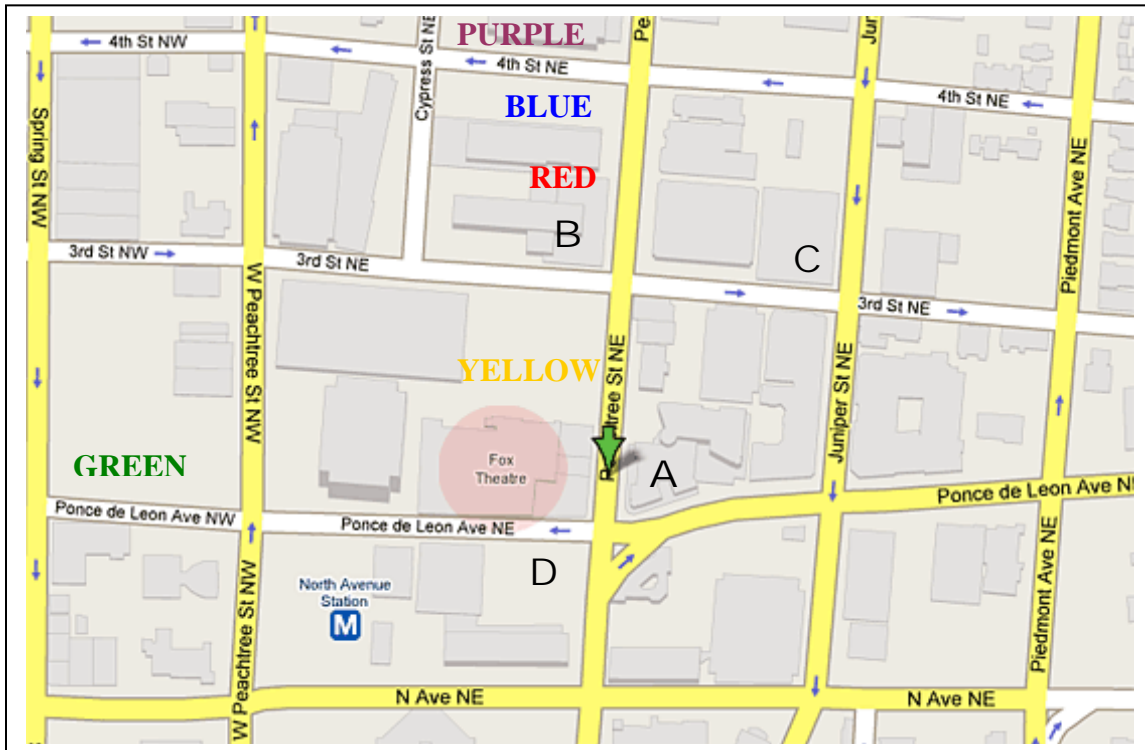

Parking Surrounding The Fox Theatre

Red Lot: Lanier Garage – 730 Peachtree Street

300 Spaces, Entrance on Peachtree Street

Blue Lot: Lanier Lot – 736 Peachtree Street

110 Spaces, Entrance on Peachtree Street

Green Lot: Lanier Lot – 662 West Peachtree Street

300+ Spaces, Entrances on West Peachtree Street and Spring Street

Yellow Lot: Lanier Lot – 678 Peachtree Street

110 Spaces, Entrance on Peachtree Street

Additional parking areas:

A- Georgian Terrace Hotel Garage – 659 Peachtree Street

800 Spaces, Entrance on Peachtree Street

B- Interpark Lot – 710 Peachtree Street

60 Spaces, Entrance on 3rd Street

C- Laz Parking Garage – 715 Peachtree Street

510 Spaces, Entrance on 3rd Street

D- Interpark Lot – 640 Peachtree Street

117 Spaces, Entrance on Ponce De Leon Avenue